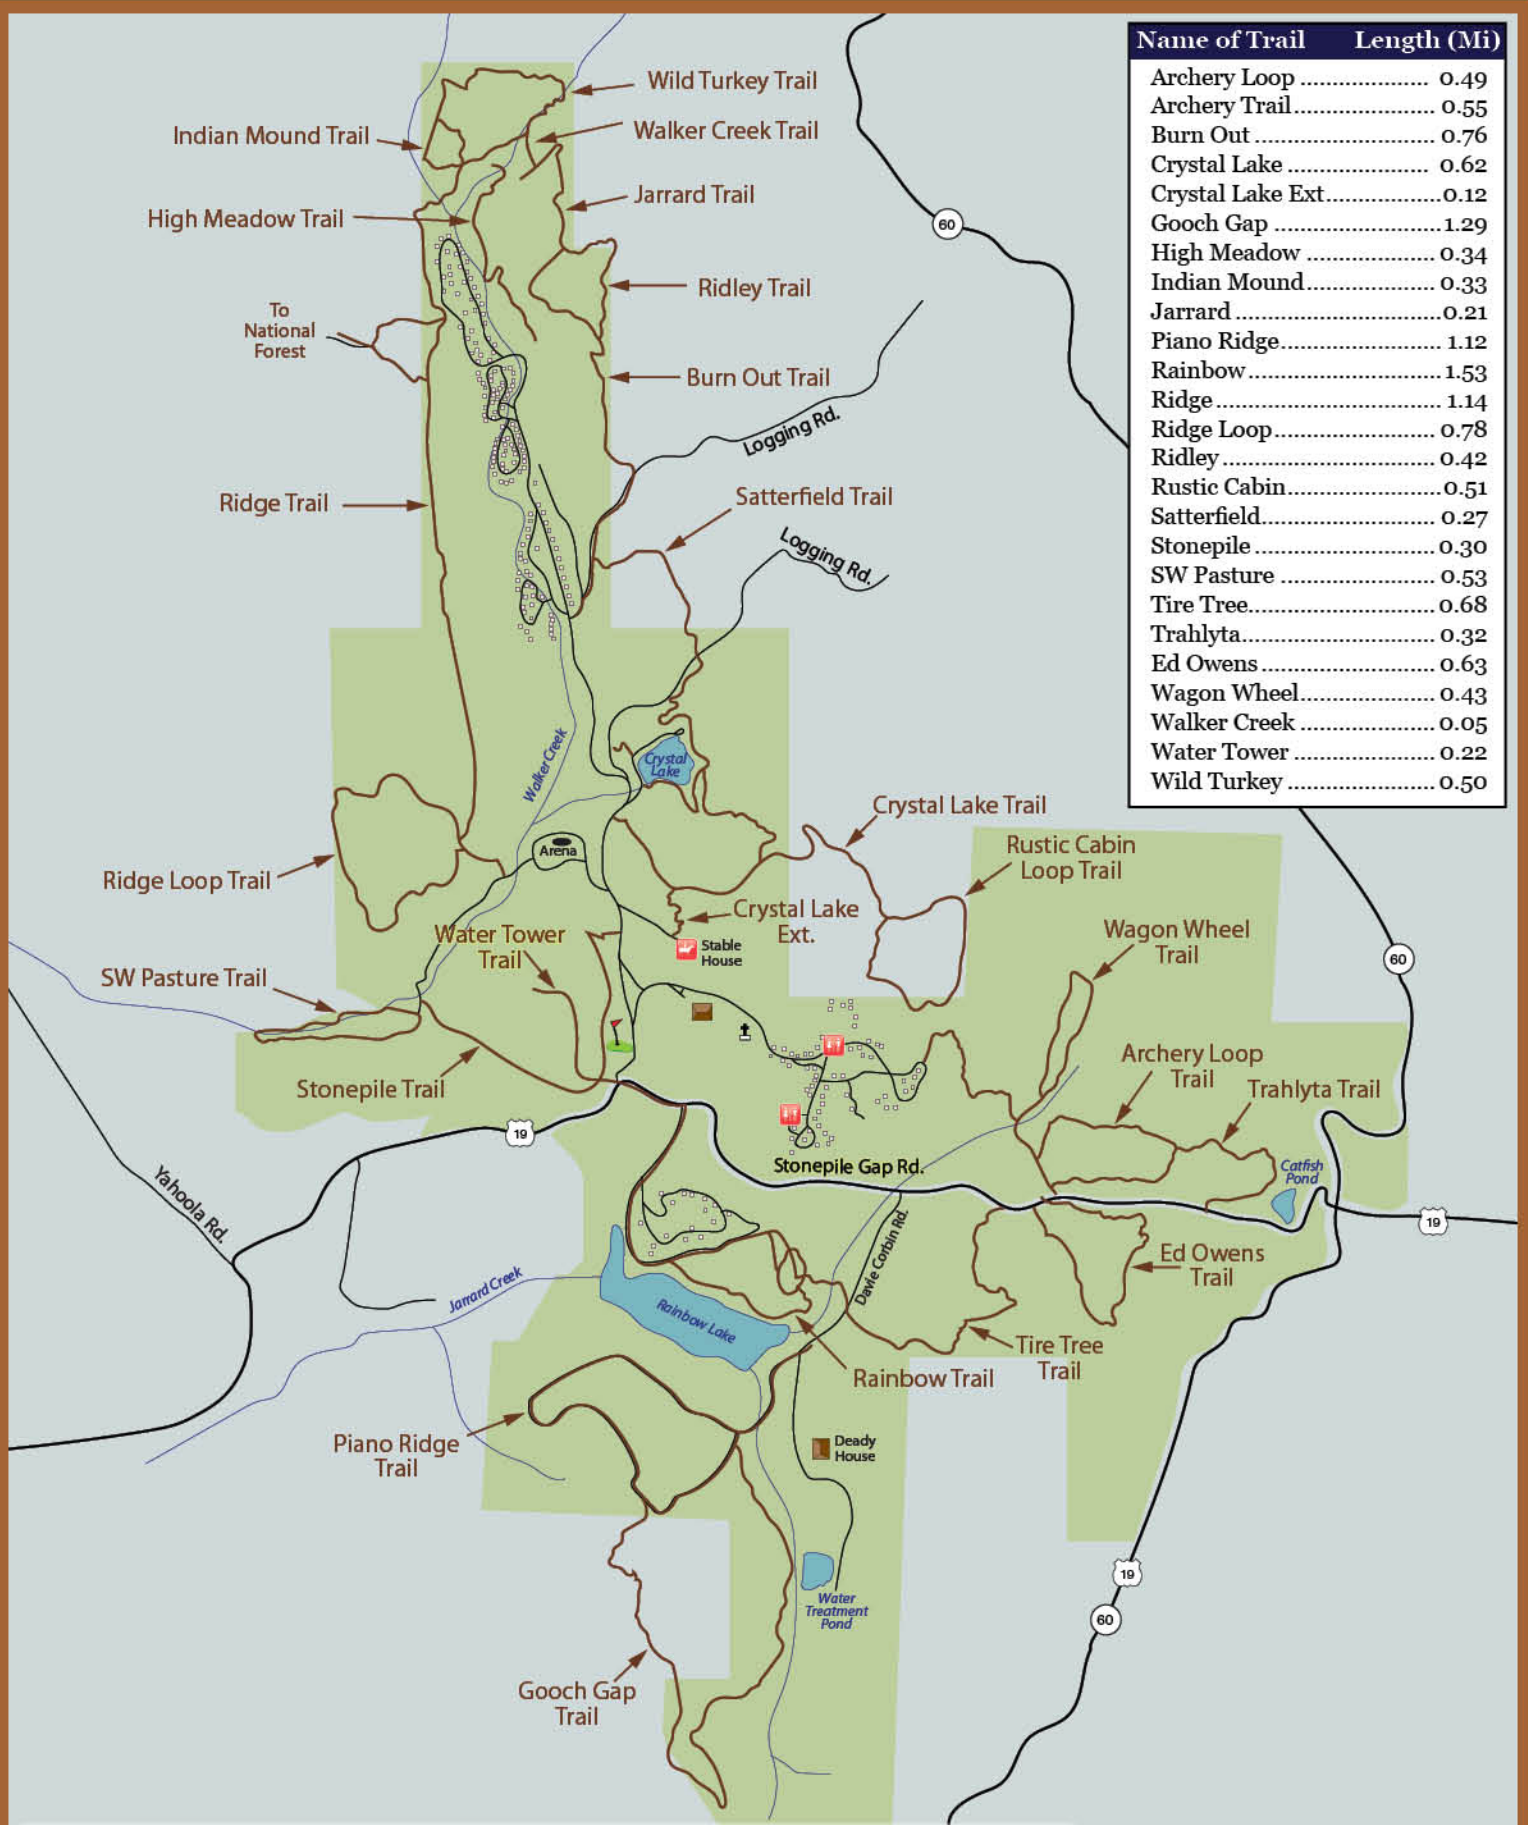

1. **REGISTRATION:** All owners and guests must register at the office upon arrival and departure.
All guests must sign a waiver when they arrive.
Check-In time is 4:00 pm Check-out time is 12:00 pm.

2. **QUIET TIME:** Quiet time hours are from 11:00 pm to 7:00 am.