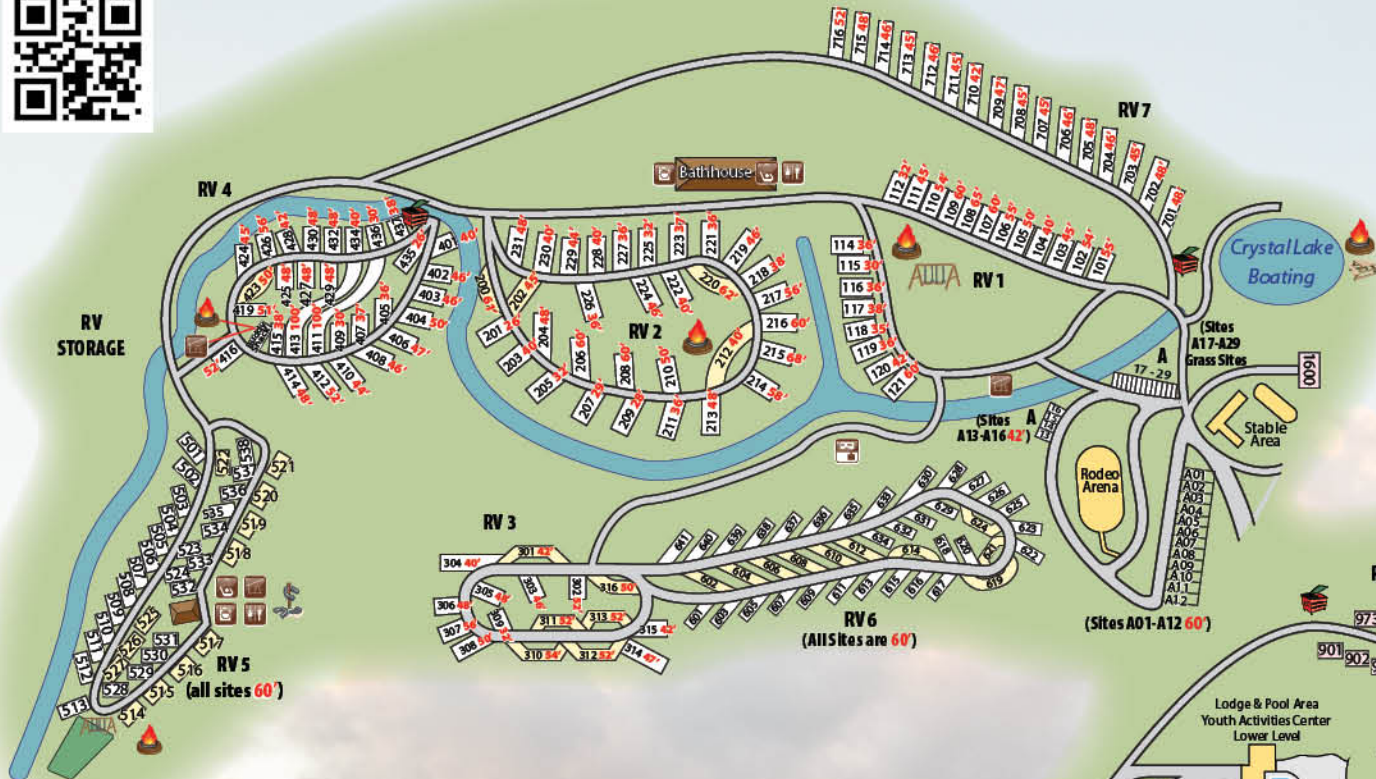

**R-RANCH in the MOUNTAINS**  
 65 R Ranch Rd.  
 Dahlonega, Georgia 30533  
 706.864.6444 • www.rranch.com

Fax: 706.864.9149

GPS Coordinates: Latitude 34° 37.811'N Longitude 83° 58.415' W

**LEGEND**

Back-In Site	LP Gas	Volleyball
Pull-Thru Site	Dumpster	Mini Golf
Cabin	Campfire Ring	Horseshoes
Restrooms	Playground	Baseball Field
Showers	Picnic Table	Chapel
Laundromat	Dog Park	
Dump Station	Disc Golf	
Picnic Pavilion		

**SE**  
 Southeast Publications  
 All Rights Reserved © 2026

**SPEED LIMIT**  
**10**  
 MPH

1. **REGISTRATION:** All owners and guests must register at the office upon arrival and departure.  
 All guests must sign a waiver when they arrive.  
 Check-In time is 4:00 pm Check-out time is 12:00 pm.

**R-RANCH IN THE MOUNTAINS**  
DAHLONEGA, GA

Map includes locations: CLEVELAND, DAHLONEGA, HELEN, SAUTEE, HIWASSEE, AUBURN.

All Rights Reserved ©  
• Maps Not To Scale

Southwest Publications • Jeremy / Strawser • 6/26

2

Experience Life at the Historic Holly Theatre

Your destination for unforgettable entertainment in the heart of Dahlonega!

Box Office Hours:  
Monday 10 am - 2 pm  
Wednesday 10 am - 2 pm  
Friday 10 am - 3 pm